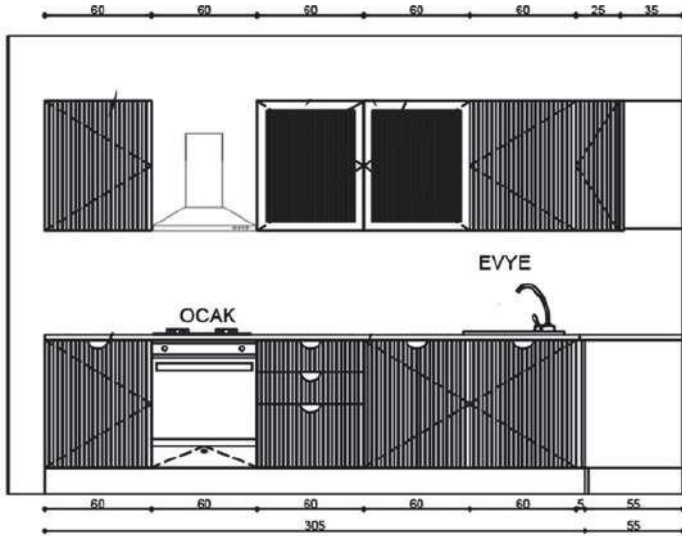

300 CM BOZ

KITCHEN CABINET

BODY: WHITE PARTICLE BOARD

UPPER CABINET DOOR: SANEM BOZ MINK MEMBRANE MDF

BASE CABINET DOOR: SANEM BOZ MINK MEMBRANE MDF