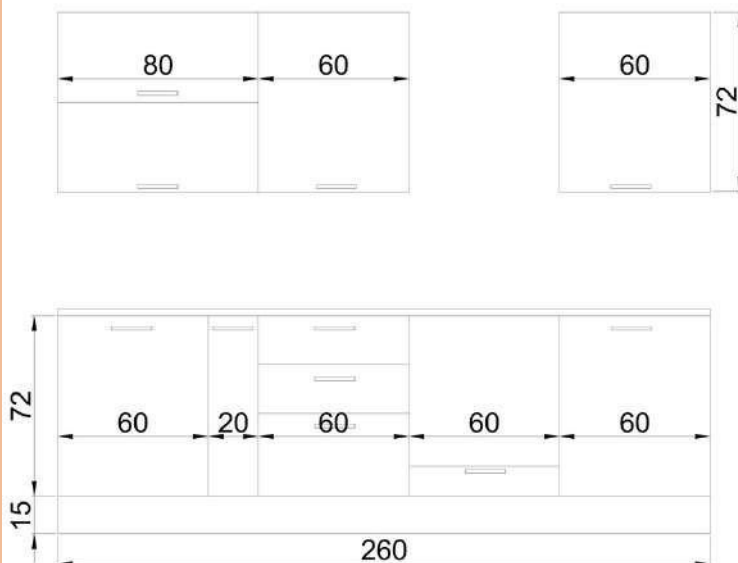

260 CM ROMA

KITCHEN
CABINET

BODY: WHITE PARTICLE BOARD
UPPER CABINET DOOR: SAND BEIGE HIGHGLOSS MDF
BASE CABINET DOOR: LAVA HIGHGLOSS MDF
PLINTH: LAVA HIGHGLOSS MDF
COUNTERTOP: BAMBOO 28 MM LAMINATE