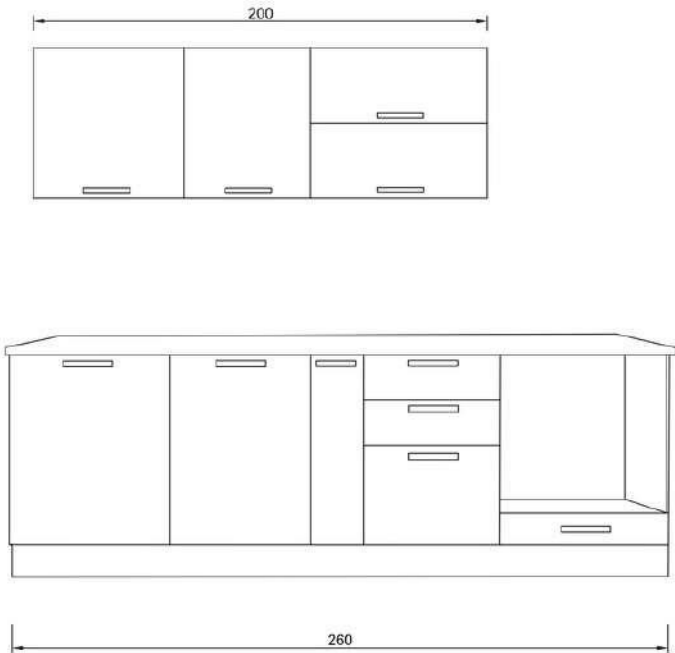

## KITCHEN CABINET

**BODY:** WHITE PARTICLE BOARD

**UPPER CABINET DOOR:** WHITE MEMBRANE MDF

**BASE CABINET DOOR:** WHITE MEMBRANE MDF

**COUNTERTOP:** WOOD 28MM LAMINATED

## 260 CM MODERN

KITCHEN  
CABINET

**BODY:** WHITE PARTICLE BOARD  
**UPPER CABINET DOOR:** HIGH GLOSS WHITE  
**BASE CABINET DOOR:** HIGH GLOSS MODERN GRAY  
**COUNTERTOP:** 28MM WHITE LAMINATED