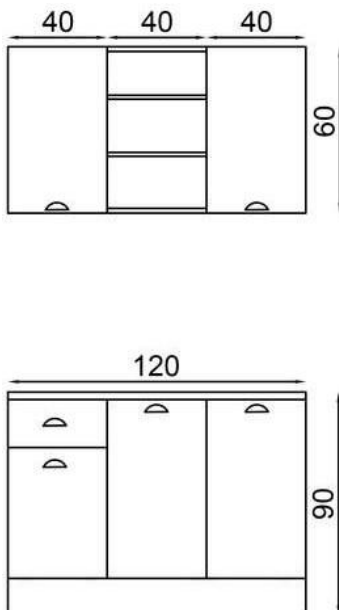

## 270 CM PASTEL

KITCHEN  
CABINET

**BODY:** WHITE PARTICLE BOARD  
**BASE CABINET DOOR:** PATINA WATER GREEN MEMBRANE MDF  
**UPPER CABINET DOOR :** WHITE MEMBRANE MDF  
**COUNTERTOP:** 28MM WOOD LAMINATED

## 240 CM COUNTRY

KITCHEN  
CABINET

**BODY:** WHITE PARTICLE BOARD  
**COVER:** DETROIT PARTICLE BOARD  
**COUNTERTOP:** 28MM BLACK LAMINATED

## FORME 120 CM

KITCHEN  
CABINET

**BODY:** WHITE PARTICLE BOARD  
**DOOR:** WHITE MEMBRANE MDF  
**COUNTERTOP:** 28MM BLACK LAMINATED