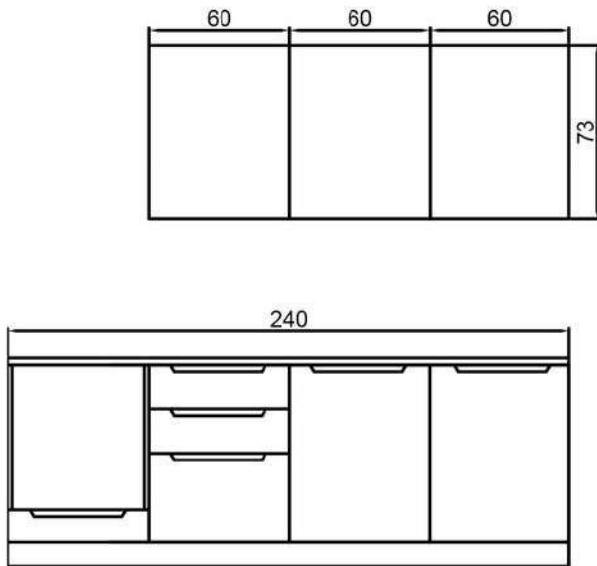

240 CM COUNTRY

KITCHEN
CABINET

BODY: WHITE PARTICLE BOARD
COVER: DETROIT PARTICLE BOARD
COUNTERTOP: 28MM BLACK LAMINATED