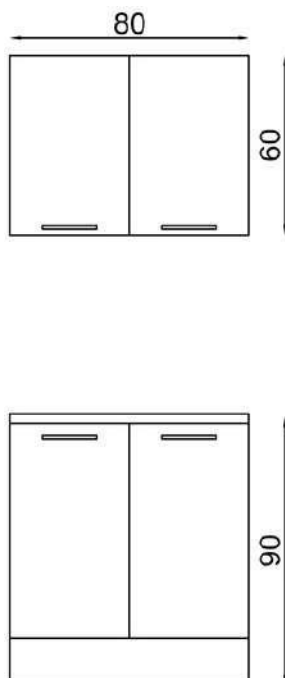

## 240 CM VIZON

KITCHEN  
CABINET

**BODY:** WHITE MATERIAL CHIPBOARD  
**DOOR:** SAND BEIGE HIGHGLOSS MDF  
**COUNTERTOP:** 28MM BAMBOO LAMINATED

## 260 CM DERİN

KITCHEN  
CABINET

**BODY:** WHITE PARTICLE BOARD  
**DOOR:** WHITE ASH MEMBRANE MDF  
**COUNTERTOP:** BLACK 28 MM LAMINATE

## 220 CM BLED

KITCHEN  
CABINET

**BODY:** WHITE PARTICLE BOARD  
**DOOR:** ANADULISIAN OAK PARTICLE BOARD  
**COUNTERTOP:** 28MM BLACK LAMINATED

## 80 CM HALTI MINI

KITCHEN  
CABINET

**BODY:** WHITE PARTICLE BOARD  
**UPPER CABINET DOOR:** WHITE PARTICLE BOARD  
**BASE CABINET DOOR:** ATLANTIC PINE PARTICLE BOARD  
**COUNTERTOP:** 28MM BAMBOO LAMINATED