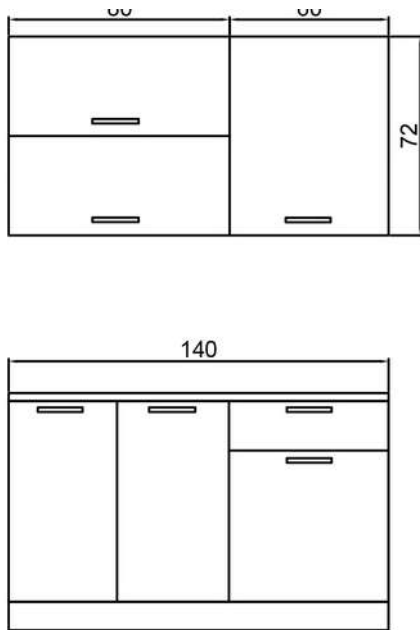

140 CM SIMPLE

KITCHEN
CABINET

BODY: WHITE PARTICLE BOARD
BASE CABINET DOOR: SAPPHIRE OAK PARTICLE BOARD
UPPER CABINET DOOR: WHITE PARTICLE BOARD
COUNTERTOP: 28MM WHITE LAMINATED