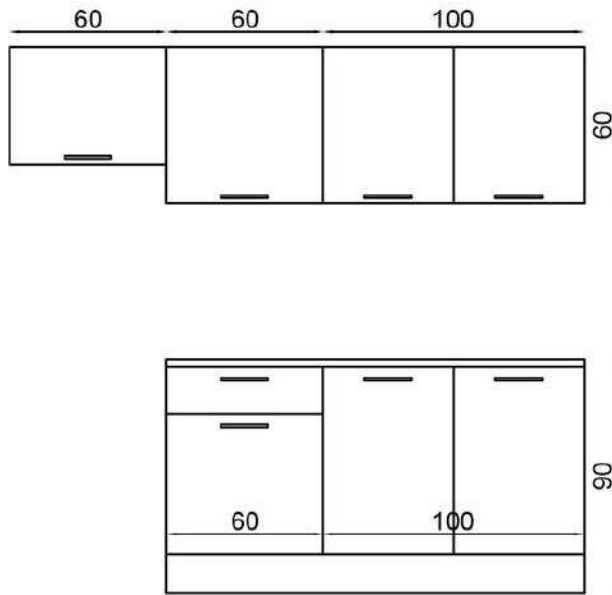

220 CM BLED

KITCHEN
CABINET

BODY: WHITE PARTICLE BOARD
DOOR: ANADULISIAN OAK PARTICLE BOARD
COUNTERTOP: 28MM BLACK LAMINATED