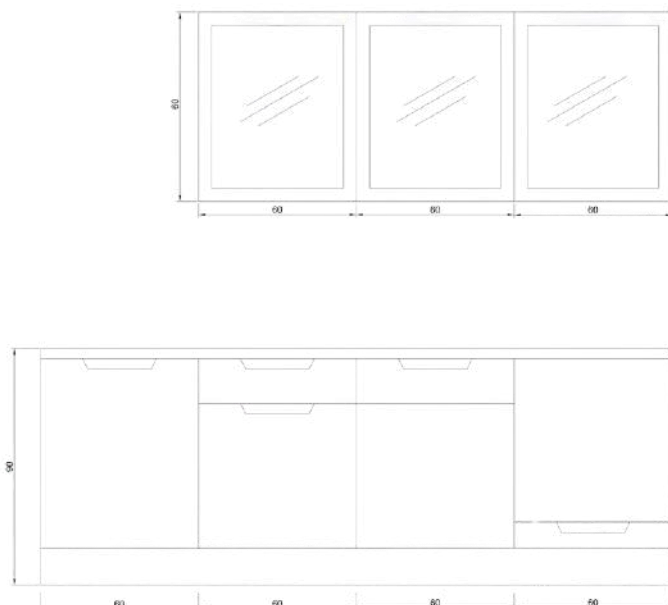

## 180 CM ALBINA

KITCHEN  
CABINET

**BODY:** WHITE PARTICLE BOARD  
**COVER:** WHITE PARTICLE BOARD  
**COUNTERTOP:** 28MM WOOD LAMINATED

## 240 CM INVERNO

KITCHEN  
CABINET

**BODY:** WHITE PARTICLE BOARD  
**UPPER CABINET DOOR:** AL. FRAME COVER  
**BASE CABINET DOOR:** BELLY PARTICLE BOARD  
**COUNTERTOP:** WOOD LAMINATE COUNTERTOP