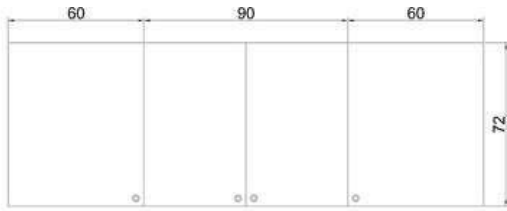

## 240 CM EFIL (MDF)

KITCHEN  
CABINET

**BODY:** WHITE MDF  
**TOP COVER:** WHITE H.GLOSS  
**BOTTOM COVER:** WHITE H.GLOSS

## 270 CM GREENA

KITCHEN  
CABINET

**BODY:** WHITE MDF  
**UPPER CABINET DOOR:** WHITE MEMBRANE (B509)  
**BASE CABINET DOOR:** WHITE MEMBRANE (B509)  
**COUNTER TOP:** WOOD 28MM LAMINATED