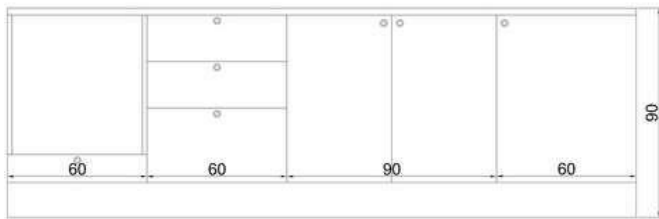

## 270 CM GREENA

KITCHEN  
CABINET

**BODY:** WHITE PARTICLE BOARD

**UPPER CABINET DOOR:** SANEM SATIN GREEN MEMBRANE MDF

**BASE CABINET DOOR:** SANEM SATIN GREEN MEMBRANE MDF

**COUNTERTOP:** 28MM WOOD LAMINATED