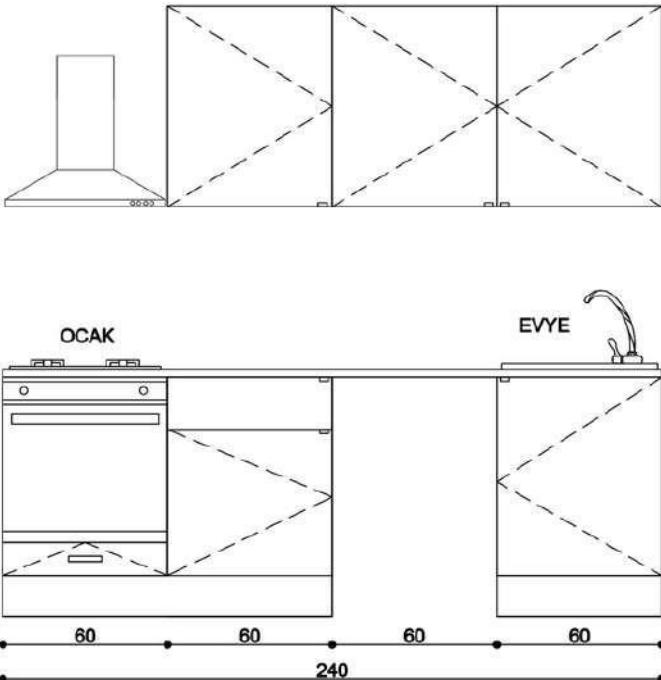

## 240 CM BELOYE

KITCHEN  
CABINET

**BODY:** WHITE PARTICLE BOARD  
**UPPER CABINET DOOR:** AL.FRAME COVER  
**BASE CABINET DOOR:** SAPPHIRE OAK PARTICLE BOARD  
**COUNTERTOP:** 28MM BLACK LAMINATED

## 240 CM STONE

KITCHEN  
CABINET

**BODY:** WHITE PARTICLE BOARD  
**CABINET DOOR:** MOONSTONE PARTICLE BOARD  
**COUNTERTOP:** 28MM WHITE LAMINATED

## 80 CM BUZDOLABI MODÜLÜ

REFRIGERATOR  
MODULE

**BODY:** WHITE PARTICLE BOARD  
**DOOR:** WHITE PARTICLE BOARD

## 240 CM EFIL (MDF)

KITCHEN  
CABINET

**BODY:** WHITE MDF  
**TOP COVER:** WHITE H.GLOSS  
**BOTTOM COVER:** WHITE H.GLOSS