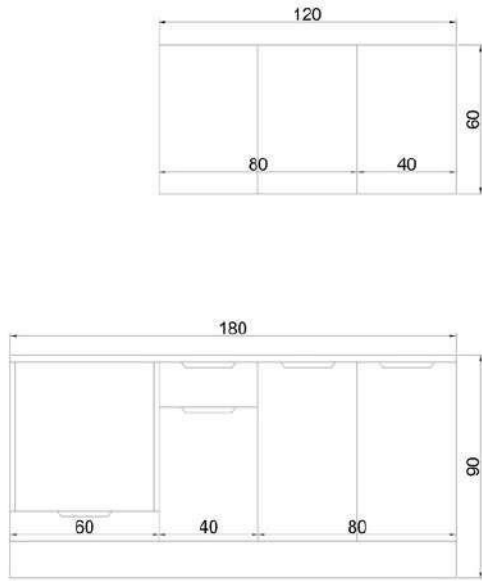

## 270 CM GREENA

KITCHEN  
CABINET

**BODY:** WHITE PARTICLE BOARD

**UPPER CABINET DOOR:** SANEM SATIN GREEN MEMBRANE MDF

**BASE CABINET DOOR:** SANEM SATIN GREEN MEMBRANE MDF

**COUNTERTOP:** 28MM WOOD LAMINATED

## 240 CM AĞVA

KITCHEN  
CABINET

**BODY:** WHITE PARTICLE BOARD

**UPPER CABINET DOOR:** WHITE PARTICLE BOARD

**BASE CABINET DOOR:** ZENITH PARTICLE BOARD

**COUNTER:** 28MM WHITE LAMINATED

## 180 CM ALBINA

KITCHEN  
CABINET

**BODY:** WHITE PARTICLE BOARD  
**COVER:** WHITE PARTICLE BOARD  
**COUNTERTOP:** 28MM WOOD LAMINATED