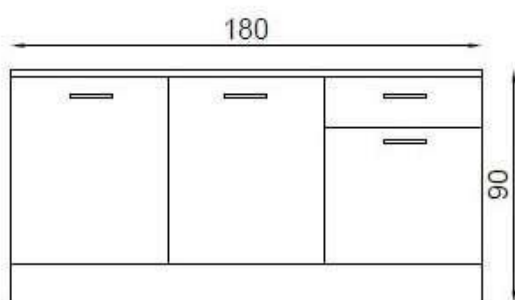

## 240 CM AĞVA

KITCHEN  
CABINET

**BODY:** WHITE PARTICLE BOARD

**UPPER CABINET DOOR:** WHITE PARTICLE BOARD

**BASE CABINET DOOR:** ZENITH PARTICLE BOARD

**COUNTER:** 28MM WHITE LAMINATED

## 180 CM ALBINA

KITCHEN  
CABINET

**BODY:** WHITE PARTICLE BOARD  
**COVER:** WHITE PARTICLE BOARD  
**COUNTERTOP:** 28MM WOOD LAMINATED