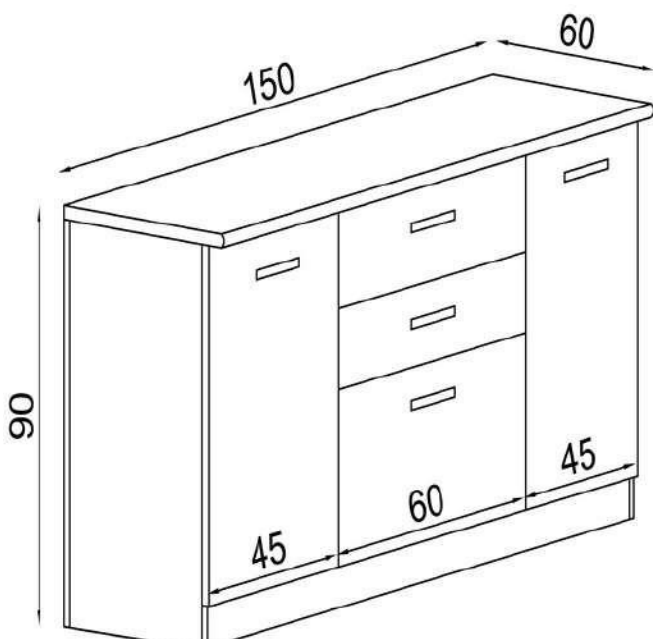

150 CM ROMA

KITCHEN
CABINET

BODY: WHITE PARTICLE BOARD
COVER: LAVA HIGHGLOSS MDF
COUNTERTOP: 28MM BAMBU LAMINATED