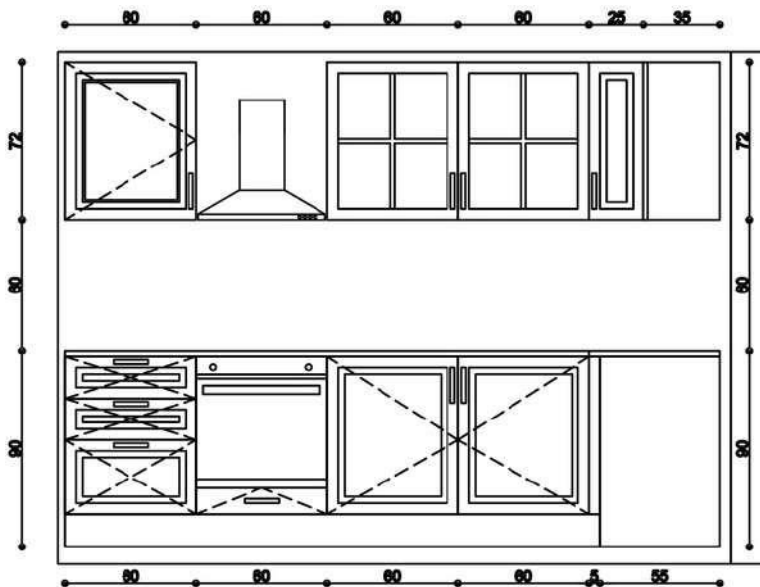

## 100 CM FELIX

KITCHEN  
CABINET

**BODY:** WHITE PARTICLE BOARD  
**UPPER CABINET DOOR:** DETROÏT PARTICLE BOARD  
**BASE CABINET DOOR:** DETROÏT PARTICLE BOARD

## 300 CM ELİNA

KITCHEN  
CABINET

**BODY:** WHITE PARTICLE BOARD  
**UPPER CABINET DOOR:** WHITE MEMBRANE MDF  
**BASE CABINET DOOR:** SELENITE PARTICLE BOARD  
**COUNTERTOP:** 28MM BROWN LAMINATED

## 240 CM ZELENİ

KITCHEN  
CABINET

**BODY:** WHITE PARTICLE BOARD  
**UPPER CABINET DOOR:** BYTEK D.GREEN SATIN MEMBRANE MDF  
**BASE CABINET DOOR:** BYTEK D.GREEN SATIN MEMBRANE MDF