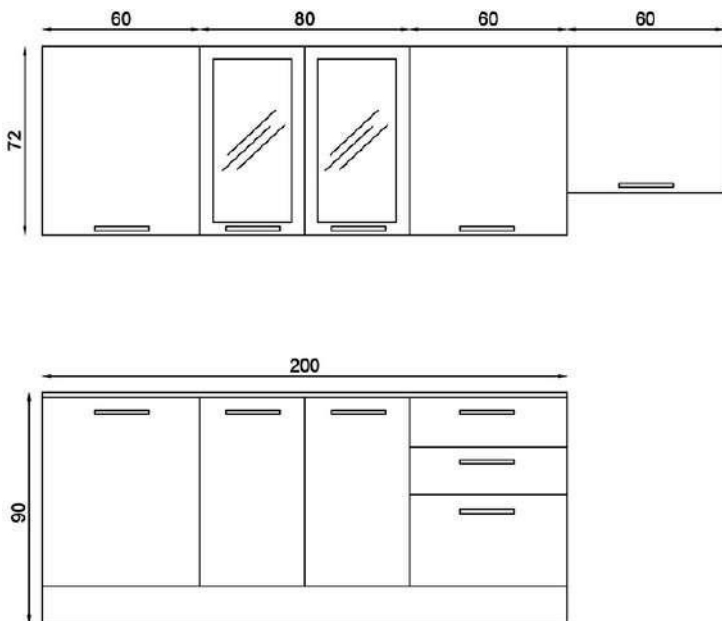

## 240 CM VIZON

KITCHEN  
CABINET

**BODY:** WHITE MATERIAL CHIPBOARD  
**DOOR:** SAND BEIGE HIGHGLOSS MDF  
**COUNTERTOP:** 28MM BAMBOO LAMINATED

## 260 CM DERİN

KITCHEN  
CABINET

**BODY:** WHITE PARTICLE BOARD  
**DOOR:** WHITE ASH MEMBRANE MDF  
**COUNTERTOP:** BLACK 28 MM LAMINATE