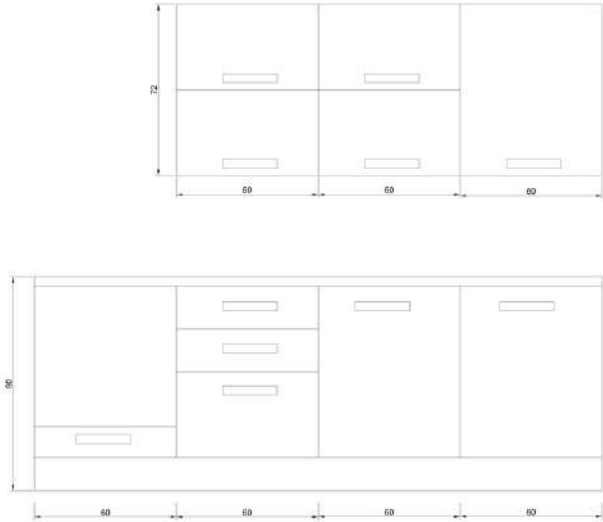

## 180 CM ALBINA

KITCHEN  
CABINET

**BODY:** WHITE PARTICLE BOARD  
**COVER:** WHITE PARTICLE BOARD  
**COUNTERTOP:** 28MM WOOD LAMINATED

## 240 CM INVERNO

KITCHEN  
CABINET

**BODY:** WHITE PARTICLE BOARD  
**UPPER CABINET DOOR:** AL. FRAME COVER  
**BASE CABINET DOOR:** BELLY PARTICLE BOARD  
**COUNTERTOP:** WOOD LAMINATE COUNTERTOP

## 240 CM VIZON

KITCHEN  
CABINET

**BODY:** WHITE MATERIAL CHIPBOARD  
**DOOR:** SAND BEIGE HIGHGLOSS MDF  
**COUNTERTOP:** 28MM BAMBOO LAMINATED