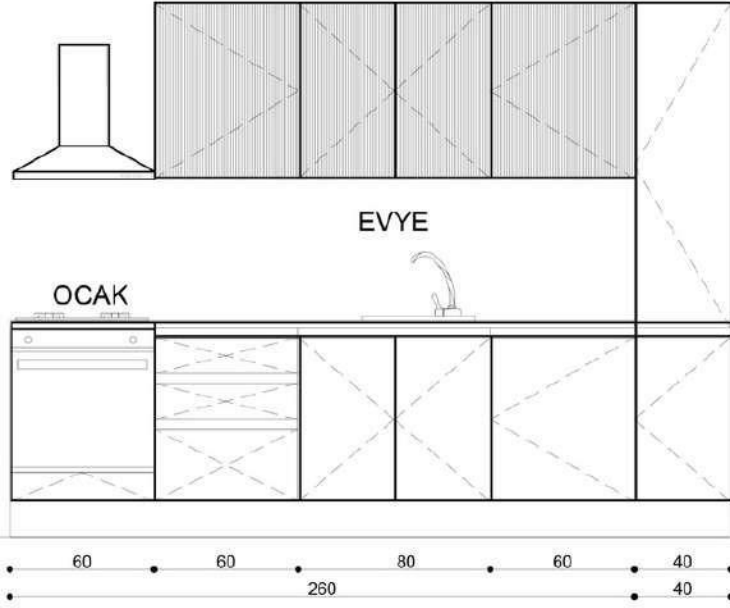

## 100 CM FELIX

KITCHEN  
CABINET

**BODY:** WHITE PARTICLE BOARD  
**UPPER CABINET DOOR:** DETROÏT PARTICLE BOARD  
**BASE CABINET DOOR:** DETROÏT PARTICLE BOARD

## 300 CM ELİNA

KITCHEN  
CABINET

**BODY:** WHITE PARTICLE BOARD  
**UPPER CABINET DOOR:** WHITE MEMBRANE MDF  
**BASE CABINET DOOR:** SELENITE PARTICLE BOARD  
**COUNTERTOP:** 28MM BROWN LAMINATED