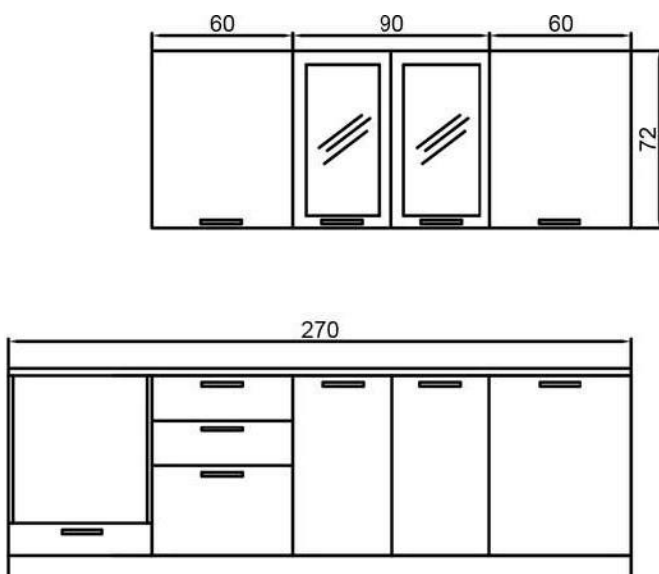

270 CM PASTEL

KITCHEN
CABINET

BODY: WHITE PARTICLE BOARD
BASE CABINET DOOR: PATINA WATER GREEN MEMBRANE MDF
UPPER CABINET DOOR : WHITE MEMBRANE MDF
COUNTERTOP: 28MM WOOD LAMINATED