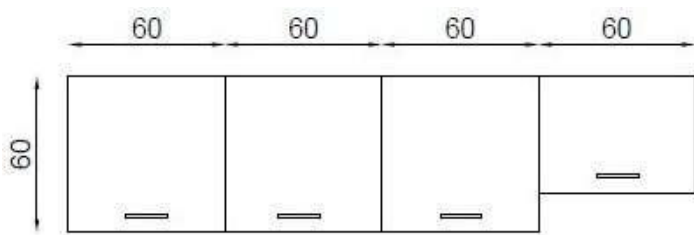

## 240 CM AĞVA

KITCHEN  
CABINET

**BODY:** WHITE PARTICLE BOARD

**UPPER CABINET DOOR:** WHITE PARTICLE BOARD

**BASE CABINET DOOR:** ZENITH PARTICLE BOARD

**COUNTER:** 28MM WHITE LAMINATED