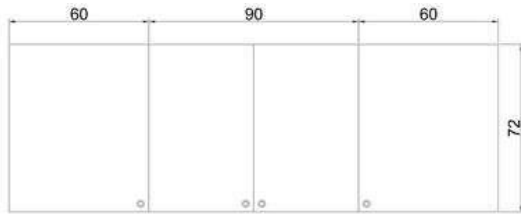

## 270 CM GREENA

KITCHEN  
CABINET

**BODY:** WHITE PARTICLE BOARD

**UPPER CABINET DOOR:** SANEM SATIN GREEN MEMBRANE MDF

**BASE CABINET DOOR:** SANEM SATIN GREEN MEMBRANE MDF

**COUNTERTOP:** 28MM WOOD LAMINATED