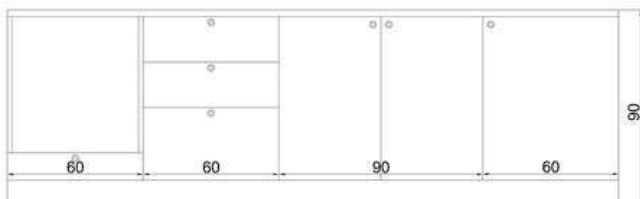

## 240 CM EFIL (MDF)

KITCHEN  
CABINET

**BODY:** WHITE MDF  
**TOP COVER:** WHITE H.GLOSS  
**BOTTOM COVER:** WHITE H.GLOSS

## 270 CM GREENA

KITCHEN  
CABINET

**BODY:** WHITE MDF  
**UPPER CABINET DOOR:** WHITE MEMBRANE (B509)  
**BASE CABINET DOOR:** WHITE MEMBRANE (B509)  
**COUNTER TOP:** WOOD 28MM LAMINATED