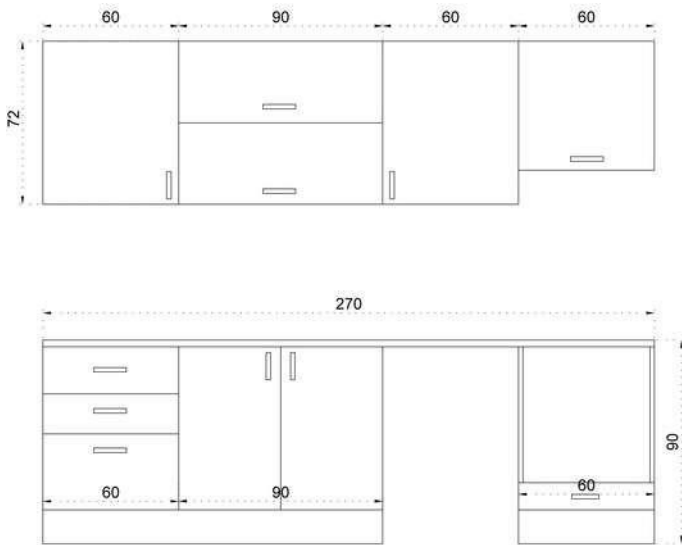

## 80 CM HALTI MINI

KITCHEN  
CABINET

**BODY:** WHITE PARTICLE BOARD  
**UPPER CABINET DOOR:** WHITE PARTICLE BOARD  
**BASE CABINET DOOR:** ATLANTIC PINE PARTICLE BOARD  
**COUNTERTOP:** 28MM BAMBOO LAMINATED

## 270 CM BESRA

KITCHEN  
CABINET

**BODY:** WHITE PARTICLE BOARD  
**DOOR:** WHITE PARTICLE BOARD  
**COUNTERTOP:** 28MM BLACK LAMINATED