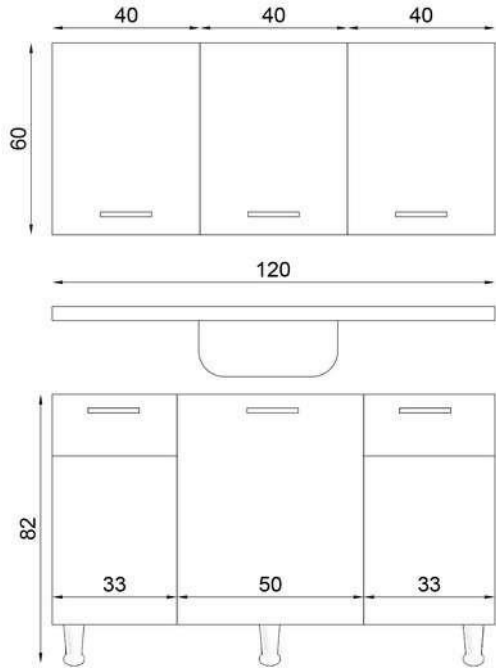

## 270 CM BESRA

KITCHEN  
CABINET

**BODY:** WHITE PARTICLE BOARD  
**DOOR:** WHITE PARTICLE BOARD  
**COUNTERTOP:** 28MM BLACK LAMINATED

## 240 CM COUNTRY

KITCHEN  
CABINET

**BODY:** WHITE PARTICLE BOARD  
**COVER:** DETROIT PARTICLE BOARD  
**COUNTERTOP:** 28MM BLACK LAMINATED

## FORME 120 CM

KITCHEN  
CABINET

**BODY:** WHITE PARTICLE BOARD  
**DOOR:** WHITE MEMBRANE MDF  
**COUNTERTOP:** 28MM BLACK LAMINATED

## 120 CM PANOVIĆ

KITCHEN  
CABINET

**BODY:** WHITE PARTICLE BOARD  
**DOOR AND DRAWER LAPES:** WHITE PARTICLE BOARD  
**PLINTH:** WHITE PARTICLE BOARD  
**COUNTERTOP:** STEEL SINK