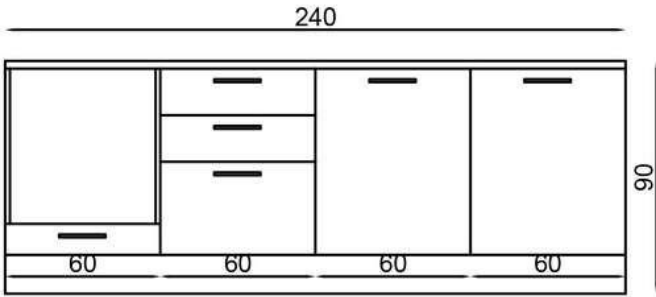

## 240 CM BELOYE

KITCHEN  
CABINET

**BODY:** WHITE PARTICLE BOARD  
**UPPER CABINET DOOR:** AL.FRAME COVER  
**BASE CABINET DOOR:** SAPPHIRE OAK PARTICLE BOARD  
**COUNTERTOP:** 28MM BLACK LAMINATED

## 240 CM STONE

KITCHEN  
CABINET

**BODY:** WHITE PARTICLE BOARD  
**CABINET DOOR:** MOONSTONE PARTICLE BOARD  
**COUNTERTOP:** 28MM WHITE LAMINATED