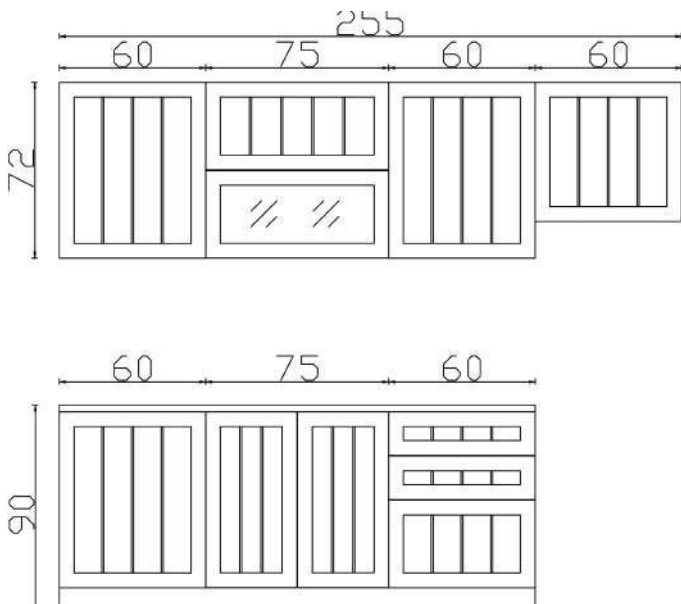

255 CM CUTE

KITCHEN CABINET

BODY: WHITE PARTICLE BOARD

UPPER CABINET DOOR: WHITE MEMBRANE MDF

BASE CABINET DOOR: WHITE MEMBRANE MDF

COUNTERTOP: WOOD 28MM LAMINATED