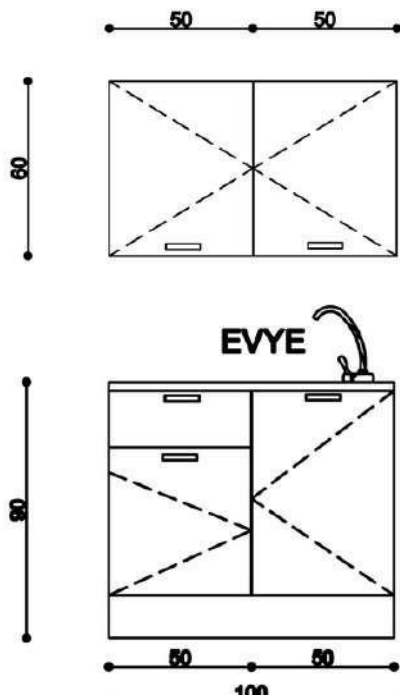

## 240 CM EFIL (MDF)

KITCHEN  
CABINET

**BODY:** WHITE MDF  
**TOP COVER:** WHITE H.GLOSS  
**BOTTOM COVER:** WHITE H.GLOSS

## 270 CM GREENA

KITCHEN  
CABINET

**BODY:** WHITE MDF  
**UPPER CABINET DOOR:** WHITE MEMBRANE (B509)  
**BASE CABINET DOOR:** WHITE MEMBRANE (B509)  
**COUNTER TOP:** WOOD 28MM LAMINATED

## 100 CM FELIX

KITCHEN  
CABINET

**BODY:** WHITE PARTICLE BOARD  
**UPPER CABINET DOOR:** DETROÏT PARTICLE BOARD  
**BASE CABINET DOOR:** DETROÏT PARTICLE BOARD

## 300 CM ELİNA

KITCHEN  
CABINET

**BODY:** WHITE PARTICLE BOARD  
**UPPER CABINET DOOR:** WHITE MEMBRANE MDF  
**BASE CABINET DOOR:** SELENITE PARTICLE BOARD  
**COUNTERTOP:** 28MM BROWN LAMINATED