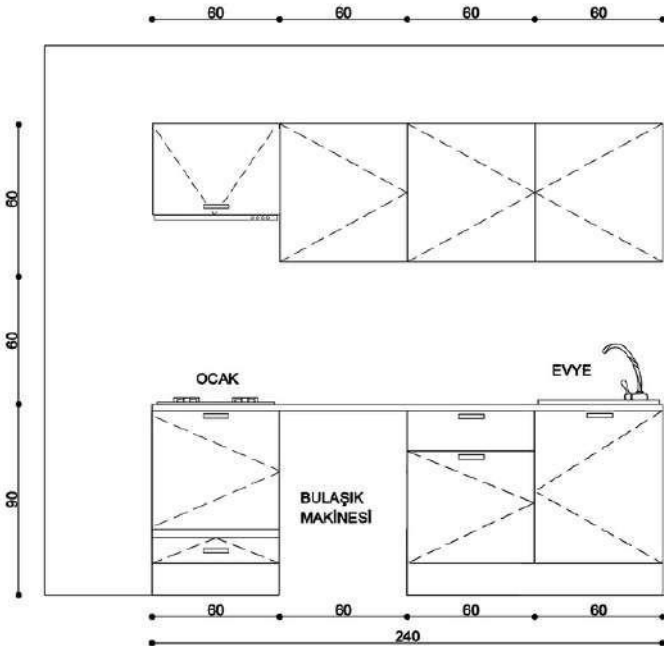

## 240 CM BELOYE

KITCHEN  
CABINET

**BODY:** WHITE PARTICLE BOARD  
**UPPER CABINET DOOR:** AL.FRAME COVER  
**BASE CABINET DOOR:** SAPPHIRE OAK PARTICLE BOARD  
**COUNTERTOP:** 28MM BLACK LAMINATED

## 240 CM STONE

KITCHEN  
CABINET

**BODY:** WHITE PARTICLE BOARD  
**CABINET DOOR:** MOONSTONE PARTICLE BOARD  
**COUNTERTOP:** 28MM WHITE LAMINATED