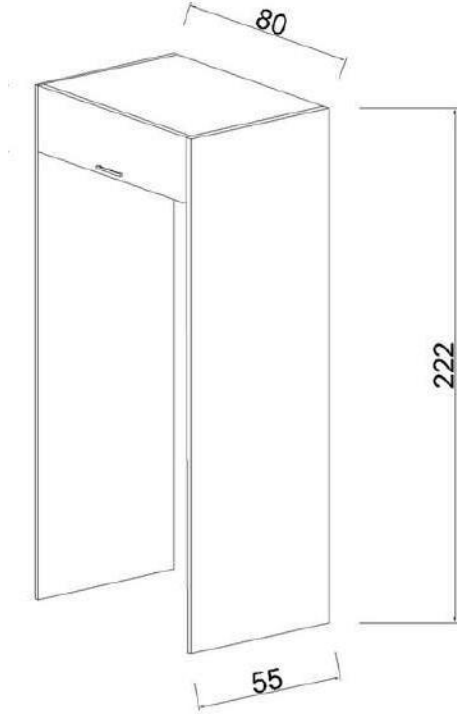

## 240 CM BELOYE

KITCHEN  
CABINET

**BODY:** WHITE PARTICLE BOARD  
**UPPER CABINET DOOR:** AL.FRAME COVER  
**BASE CABINET DOOR:** SAPPHIRE OAK PARTICLE BOARD  
**COUNTERTOP:** 28MM BLACK LAMINATED

## 240 CM STONE

KITCHEN  
CABINET

**BODY:** WHITE PARTICLE BOARD  
**CABINET DOOR:** MOONSTONE PARTICLE BOARD  
**COUNTERTOP:** 28MM WHITE LAMINATED

## 80 CM BUZDOLABI MODÜLÜ

REFRIGERATOR  
MODULE

**BODY:** WHITE PARTICLE BOARD  
**DOOR:** WHITE PARTICLE BOARD

## 240 CM EFIL (MDF)

KITCHEN  
CABINET

**BODY:** WHITE MDF  
**TOP COVER:** WHITE H.GLOSS  
**BOTTOM COVER:** WHITE H.GLOSS