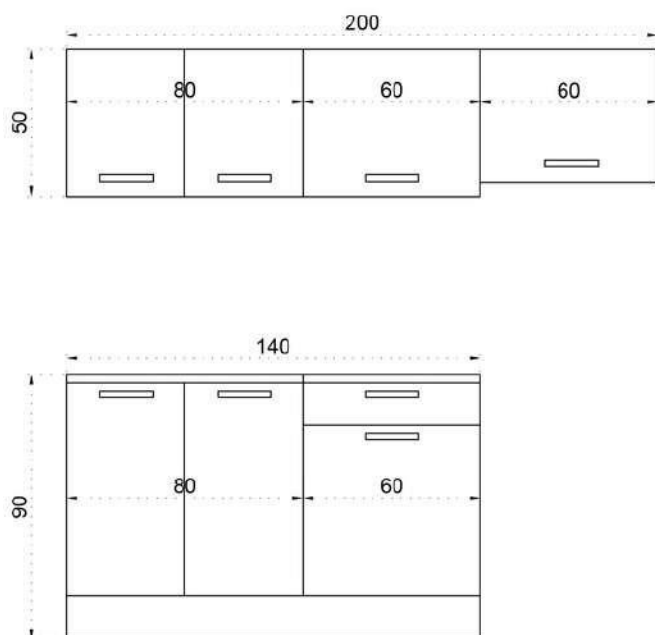

TINO 200 CM

KITCHEN
CABINET

BODY: WHITE PARTICLE BOARD
DOOR: DETROIT PARTICLE BOARD
COUNTERTOP: 28MM BLACK LAMINATED