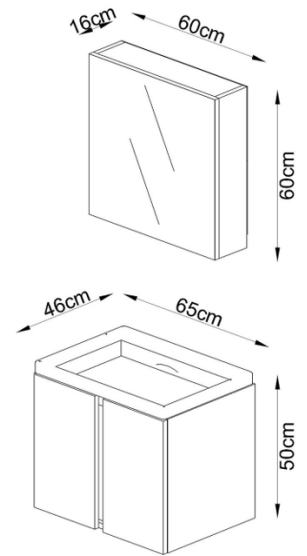

RIVA

80 CM RIVA BATHROOM CABINET
FULL MDF - WITH SINK

UPPER CABINET:

80 x 16 x 60 cm

BASE CABINET:

80 x 46 x 50 cm

RIVA

65 CM RIVA BATHROOM CABINET
FULL MDF - WITH SINK

UPPER CABINET:

60 x 16 x 60 cm

BASE CABINET:

65 x 46 x 50 cm

Available
as a set
or
separately.

30 CM RIVA TALL CABINET FULL MDF

30 x 30 x 110 cm

LAVINA

80 CM LAVINA BATHROOM CABINET
FULL MDF- WITH SINK

UPPER CABINET:

80 x 16 x 60 cm

BASE CABINET:

80 x 46 x 50 cm

LAVINA

65 CM LAVINA BATHROOM CABINET
FULL MDF- WITH SINK

UPPER CABINET:

60 x 16 x 60 cm

BASE CABINET:

65 x 46 x 50 cm

SAURA

65 CM SAURA BATHROOM CABINET
FULL MDF - WITH SINK

UPPER CABINET:

60 x 16 x 60 cm

BASE CABINET: