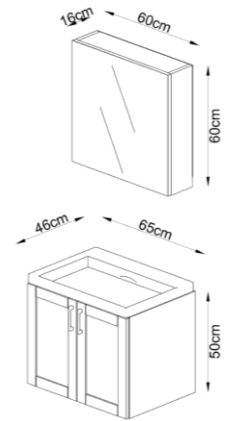

RIVA

80 CM RIVA BATHROOM CABINET
FULL MDF - WITH SINK

UPPER CABINET:

80 x 16 x 60 cm

BASE CABINET:

80 x 46 x 50 cm

RIVA

65 CM RIVA BATHROOM CABINET
FULL MDF - WITH SINK

UPPER CABINET:

60 x 16 x 60 cm

BASE CABINET:

65 x 46 x 50 cm

Available
as a set
or
separately.

30 CM RIVA TALL CABINET FULL MDF

30 x 30 x 110 cm

LAVINA

80 CM LAVINA BATHROOM CABINET
FULL MDF- WITH SINK

UPPER CABINET:

80 x 16 x 60 cm

BASE CABINET:

80 x 46 x 50 cm

LAVINA

65 CM LAVINA BATHROOM CABINET
FULL MDF- WITH SINK

UPPER CABINET:

60 x 16 x 60 cm

BASE CABINET:

65 x 46 x 50 cm

SAURA

65 CM SAURA BATHROOM CABINET
FULL MDF - WITH SINK

UPPER CABINET:

60 x 16 x 60 cm

BASE CABINET: