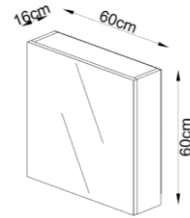

80 CM LAVINA BATHROOM CABINET
FULL MDF- WITH SINK

UPPER CABINET:

80 x 16 x 60 cm

BASE CABINET:

80 x 46 x 50 cm

LAVINA

65 CM LAVINA BATHROOM CABINET
FULL MDF- WITH SINK

UPPER CABINET:

60 x 16 x 60 cm

BASE CABINET:

65 x 46 x 50 cm

SAURA

65 CM SAURA BATHROOM CABINET
FULL MDF - WITH SINK

UPPER CABINET:

60 x 16 x 60 cm

BASE CABINET:

65 x 46 x 50 cm

SAURA

80 CM SAURA BATHROOM CABINET
FULL MDF - WITH SINK

UPPER CABINET:

80 x 16 x 60 cm

BASE CABINET:

80 x 46 x 50 cm

CHESTER

65 CM CHESTER BATHROOM
CABINET FULL MDF- WITH SINK

UPPER CABINET:

60 x 16 x 60 cm

BASE CABINET:

66 x 50 x 46,8 cm

CHESTER

80 CM CHESTER BATHROOM
CABINET FULL MDF- WITH SINK

UPPER CABINET: