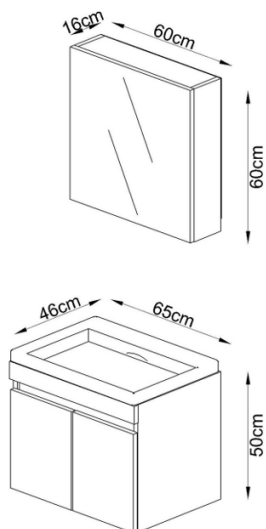

UPPER CABINET:

60 x 16 x 60 cm

BASE CABINET:

65 x 46 x 50 cm

Available
as a set
or
separately.

30 CM RIVA TALL CABINET FULL MDF

30 x 30 x 110 cm

LAVINA

80 CM LAVINA BATHROOM CABINET
FULL MDF- WITH SINK

UPPER CABINET:

80 x 16 x 60 cm

BASE CABINET:

80 x 46 x 50 cm

LAVINA

65 CM LAVINA BATHROOM CABINET
FULL MDF- WITH SINK

UPPER CABINET:

60 x 16 x 60 cm

BASE CABINET:

65 x 46 x 50 cm

SAURA

65 CM SAURA BATHROOM CABINET
FULL MDF - WITH SINK

UPPER CABINET:

60 x 16 x 60 cm

BASE CABINET:

65 x 46 x 50 cm

SAURA

80 CM SAURA BATHROOM CABINET
FULL MDF - WITH SINK

UPPER CABINET:

80 x 16 x 60 cm

BASE CABINET:

80 x 46 x 50 cm

CHESTER