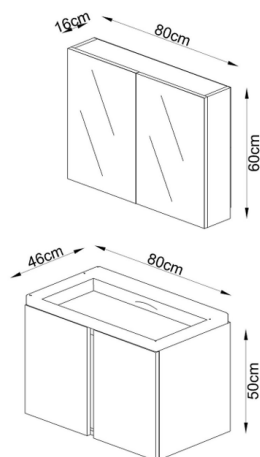

RIVA

80 CM RIVA BATHROOM CABINET
FULL MDF - WITH SINK

UPPER CABINET:

80 x 16 x 60 cm

BASE CABINET:

80 x 46 x 50 cm

RIVA

65 CM RIVA BATHROOM CABINET
FULL MDF - WITH SINK

UPPER CABINET:

60 x 16 x 60 cm

BASE CABINET:

65 x 46 x 50 cm

Available
as a set
or
separately.

30 CM RIVA TALL CABINET FULL MDF

30 x 30 x 110 cm

LAVINA

80 CM LAVINA BATHROOM CABINET
FULL MDF- WITH SINK

UPPER CABINET:

80 x 16 x 60 cm

BASE CABINET:

80 x 46 x 50 cm

LAVINA

65 CM LAVINA BATHROOM CABINET
FULL MDF- WITH SINK

UPPER CABINET:

60 x 16 x 60 cm

BASE CABINET:

65 x 46 x 50 cm

SAURA

65 CM SAURA BATHROOM CABINET
FULL MDF - WITH SINK

UPPER CABINET:

60 x 16 x 60 cm

BASE CABINET: