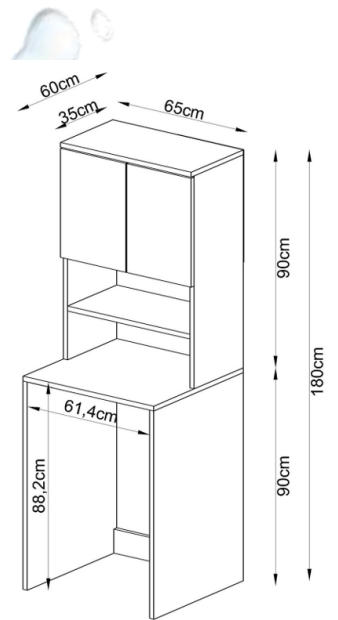

65 CM CHESTER BATHROOM
CABINET FULL MDF- WITH SINK

UPPER CABINET:

60 x 16 x 60 cm

BASE CABINET:

66 x 50 x 46,8 cm

CHESTER

80 CM CHESTER BATHROOM
CABINET FULL MDF- WITH SINK

UPPER CABINET:

80 x 16 x 60 cm

BASE CABINET:

81 x 50 x 46,8 cm

AREN

80 CM AREN BATHROOM CABINET
FULL MDF- WITH SINK

UPPER CABINET:

80 x 16 x 60 cm

BASE CABINET:

81 x 50 x 47,8 cm

AREN

65 CM AREN BATHROOM CABINET
FULL MDF- WITH SINK

UPPER CABINET:

60 x 16 x 60 cm

BASE CABINET:

66 x 50 x 47,8 cm

EVA

WASHING MACHINE CABINET

65 x 60 x 180 cm

LIVA

BATHROOM CABINET
WITH DIRTY BASKET

50 x 35 x 180 cm

LUKE

BATHROOM MULTIPURPOSE CABINET

70 x 45 x 180 cm