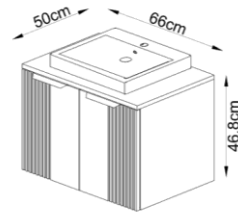

80 CM LAVINA BATHROOM CABINET
FULL MDF- WITH SINK

UPPER CABINET:

80 x 16 x 60 cm

BASE CABINET:

80 x 46 x 50 cm

LAVINA

65 CM LAVINA BATHROOM CABINET
FULL MDF- WITH SINK

UPPER CABINET:

60 x 16 x 60 cm

BASE CABINET:

65 x 46 x 50 cm

SAURA

65 CM SAURA BATHROOM CABINET
FULL MDF - WITH SINK

UPPER CABINET:

60 x 16 x 60 cm

BASE CABINET:

65 x 46 x 50 cm

SAURA

80 CM SAURA BATHROOM CABINET
FULL MDF - WITH SINK

UPPER CABINET:

80 x 16 x 60 cm

BASE CABINET:

80 x 46 x 50 cm

CHESTER

65 CM CHESTER BATHROOM
CABINET FULL MDF- WITH SINK

UPPER CABINET:

60 x 16 x 60 cm

BASE CABINET:

66 x 50 x 46,8 cm

CHESTER

80 CM CHESTER BATHROOM
CABINET FULL MDF- WITH SINK

UPPER CABINET: