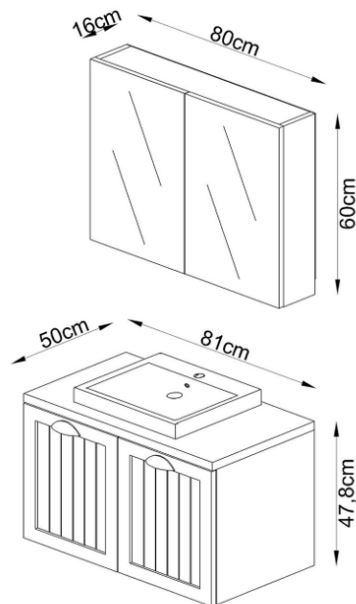

80 CM LAVINA BATHROOM CABINET
FULL MDF- WITH SINK

UPPER CABINET:

80 x 16 x 60 cm

BASE CABINET:

80 x 46 x 50 cm

LAVINA

65 CM LAVINA BATHROOM CABINET
FULL MDF- WITH SINK

UPPER CABINET:

65 CM CHESTER BATHROOM
CABINET FULL MDF- WITH SINK

UPPER CABINET:

60 x 16 x 60 cm

BASE CABINET:

66 x 50 x 46,8 cm

CHESTER

80 CM CHESTER BATHROOM
CABINET FULL MDF- WITH SINK

UPPER CABINET:

80 x 16 x 60 cm

BASE CABINET:

81 x 50 x 46,8 cm

AREN

80 CM AREN BATHROOM CABINET
FULL MDF- WITH SINK

UPPER CABINET:

80 x 16 x 60 cm

BASE CABINET:

81 x 50 x 47,8 cm

AREN

65 CM AREN BATHROOM CABINET
FULL MDF- WITH SINK

UPPER CABINET:

60 x 16 x 60 cm

BASE CABINET:

66 x 50 x 47,8 cm

EVA