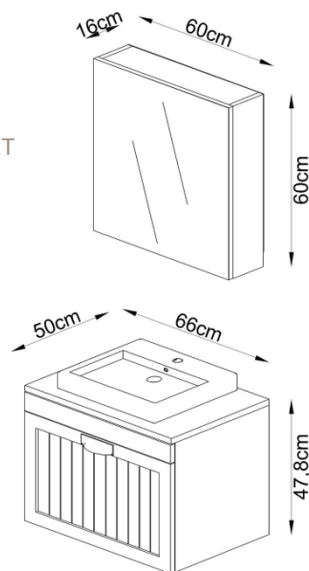

80 x 16 x 60 cm

BASE CABINET:

81 x 50 x 46,8 cm

AREN

80 CM AREN BATHROOM CABINET
FULL MDF- WITH SINK

UPPER CABINET:

80 x 16 x 60 cm

BASE CABINET:

81 x 50 x 47,8 cm

AREN

65 CM AREN BATHROOM CABINET
FULL MDF- WITH SINK

UPPER CABINET:

60 x 16 x 60 cm

BASE CABINET:

66 x 50 x 47,8 cm

EVA

WASHING MACHINE CABINET

65 x 60 x 180 cm

LIVA

BATHROOM CABINET
WITH DIRTY BASKET

50 x 35 x 180 cm

LUKE

BATHROOM MULTIPURPOSE CABINET

70 x 45 x 180 cm

EVA + LIVA

WASHING MACHINE CABINET
+
BATHROOM CABINET
WITH DIRTY BASKET

65 x 60 x 180 cm
+
50 x 35 x 180 cm

EVA + LIVA + LUKE

WASHING MACHINE CABINET

+

BATHROOM CABINET
WITH DIRTY BASKET

+