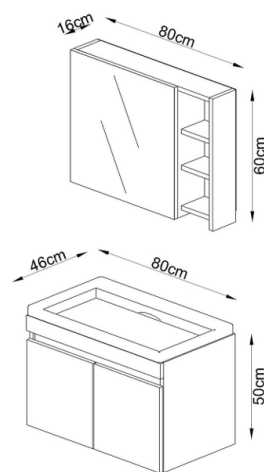

80 CM LAVINA BATHROOM CABINET
FULL MDF- WITH SINK

UPPER CABINET:

80 x 16 x 60 cm

BASE CABINET:

80 x 46 x 50 cm

LAVINA

65 CM LAVINA BATHROOM CABINET
FULL MDF- WITH SINK

UPPER CABINET:

60 x 16 x 60 cm

BASE CABINET:

65 x 46 x 50 cm

SAURA

65 CM SAURA BATHROOM CABINET
FULL MDF - WITH SINK

UPPER CABINET:

60 x 16 x 60 cm

BASE CABINET:

65 x 46 x 50 cm

SAURA

80 CM SAURA BATHROOM CABINET
FULL MDF - WITH SINK

UPPER CABINET:

80 x 16 x 60 cm

BASE CABINET:

80 x 46 x 50 cm

CHESTER

65 CM CHESTER BATHROOM
CABINET FULL MDF- WITH SINK

UPPER CABINET:

60 x 16 x 60 cm

BASE CABINET:

66 x 50 x 46,8 cm

CHESTER

80 CM CHESTER BATHROOM
CABINET FULL MDF- WITH SINK

UPPER CABINET: