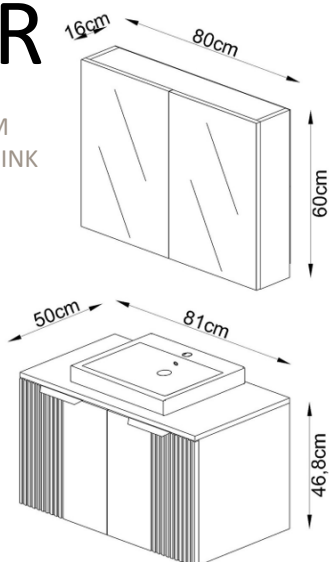

80 CM LAVINA BATHROOM CABINET
FULL MDF- WITH SINK

UPPER CABINET:

80 x 16 x 60 cm

BASE CABINET:

80 x 46 x 50 cm

LAVINA

65 CM LAVINA BATHROOM CABINET
FULL MDF- WITH SINK

UPPER CABINET:

65 x 46 x 50 cm

SAURA

80 CM SAURA BATHROOM CABINET
FULL MDF - WITH SINK

UPPER CABINET:

80 x 16 x 60 cm

BASE CABINET:

80 x 46 x 50 cm

CHESTER

65 CM CHESTER BATHROOM
CABINET FULL MDF- WITH SINK

UPPER CABINET:

60 x 16 x 60 cm

BASE CABINET:

66 x 50 x 46,8 cm

CHESTER

80 CM CHESTER BATHROOM
CABINET FULL MDF- WITH SINK

UPPER CABINET:

80 x 16 x 60 cm

BASE CABINET:

81 x 50 x 46,8 cm

AREN

80 CM AREN BATHROOM CABINET
FULL MDF- WITH SINK

UPPER CABINET:

80 x 16 x 60 cm

BASE CABINET: