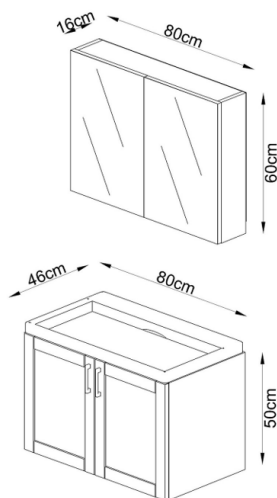

RIVA

80 CM RIVA BATHROOM CABINET
FULL MDF - WITH SINK

UPPER CABINET:

80 x 16 x 60 cm

BASE CABINET:

80 x 46 x 50 cm

RIVA

65 CM RIVA BATHROOM CABINET
FULL MDF - WITH SINK

UPPER CABINET:

60 x 16 x 60 cm

BASE CABINET:

65 x 46 x 50 cm

Available
as a set
or
separately.

30 CM RIVA TALL CABINET FULL MDF

30 x 30 x 110 cm

LAVINA

80 CM LAVINA BATHROOM CABINET
FULL MDF- WITH SINK

UPPER CABINET:

80 x 16 x 60 cm

BASE CABINET:

80 x 46 x 50 cm

LAVINA

65 CM LAVINA BATHROOM CABINET
FULL MDF- WITH SINK

UPPER CABINET:

60 x 16 x 60 cm

BASE CABINET:

65 x 46 x 50 cm

SAURA

65 CM SAURA BATHROOM CABINET
FULL MDF - WITH SINK

UPPER CABINET:

60 x 16 x 60 cm

BASE CABINET: